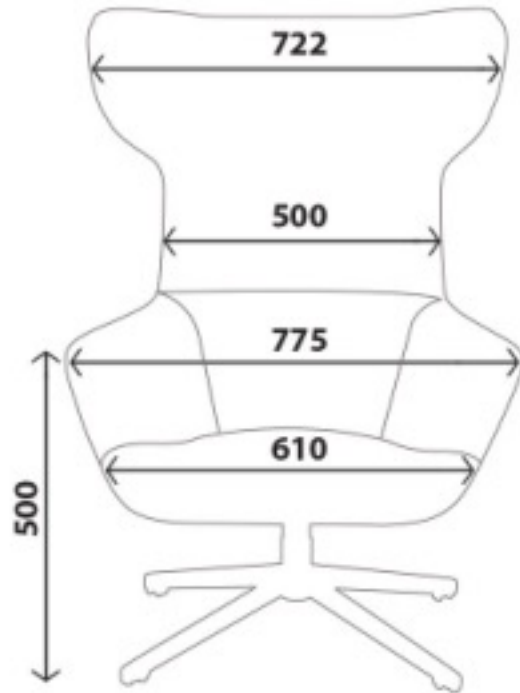

ROYAL

FEATURES:

- High Density Seat & Back Foam
- Grey Front Fabric with Grey PVC Back
- Swivel Black Frame
- 110kg weight rating

VIP LOUNGE		DIMENSIONS (mm)			
OVERALL			SEAT		
H	W	D	H	D	
1018	-	910	440	530	

CUPCAKE

FEATURES:

- Chrome feet
- Standard David Jone colour, black & white with black seat
- 110kg weight rating

Optional:

- Can be upholstered in other fabric

CUPCAKE		DIMENSIONS (mm)			
OVERALL			SEAT		
H	W	D	H	W	D
725	710	650	440	530	580