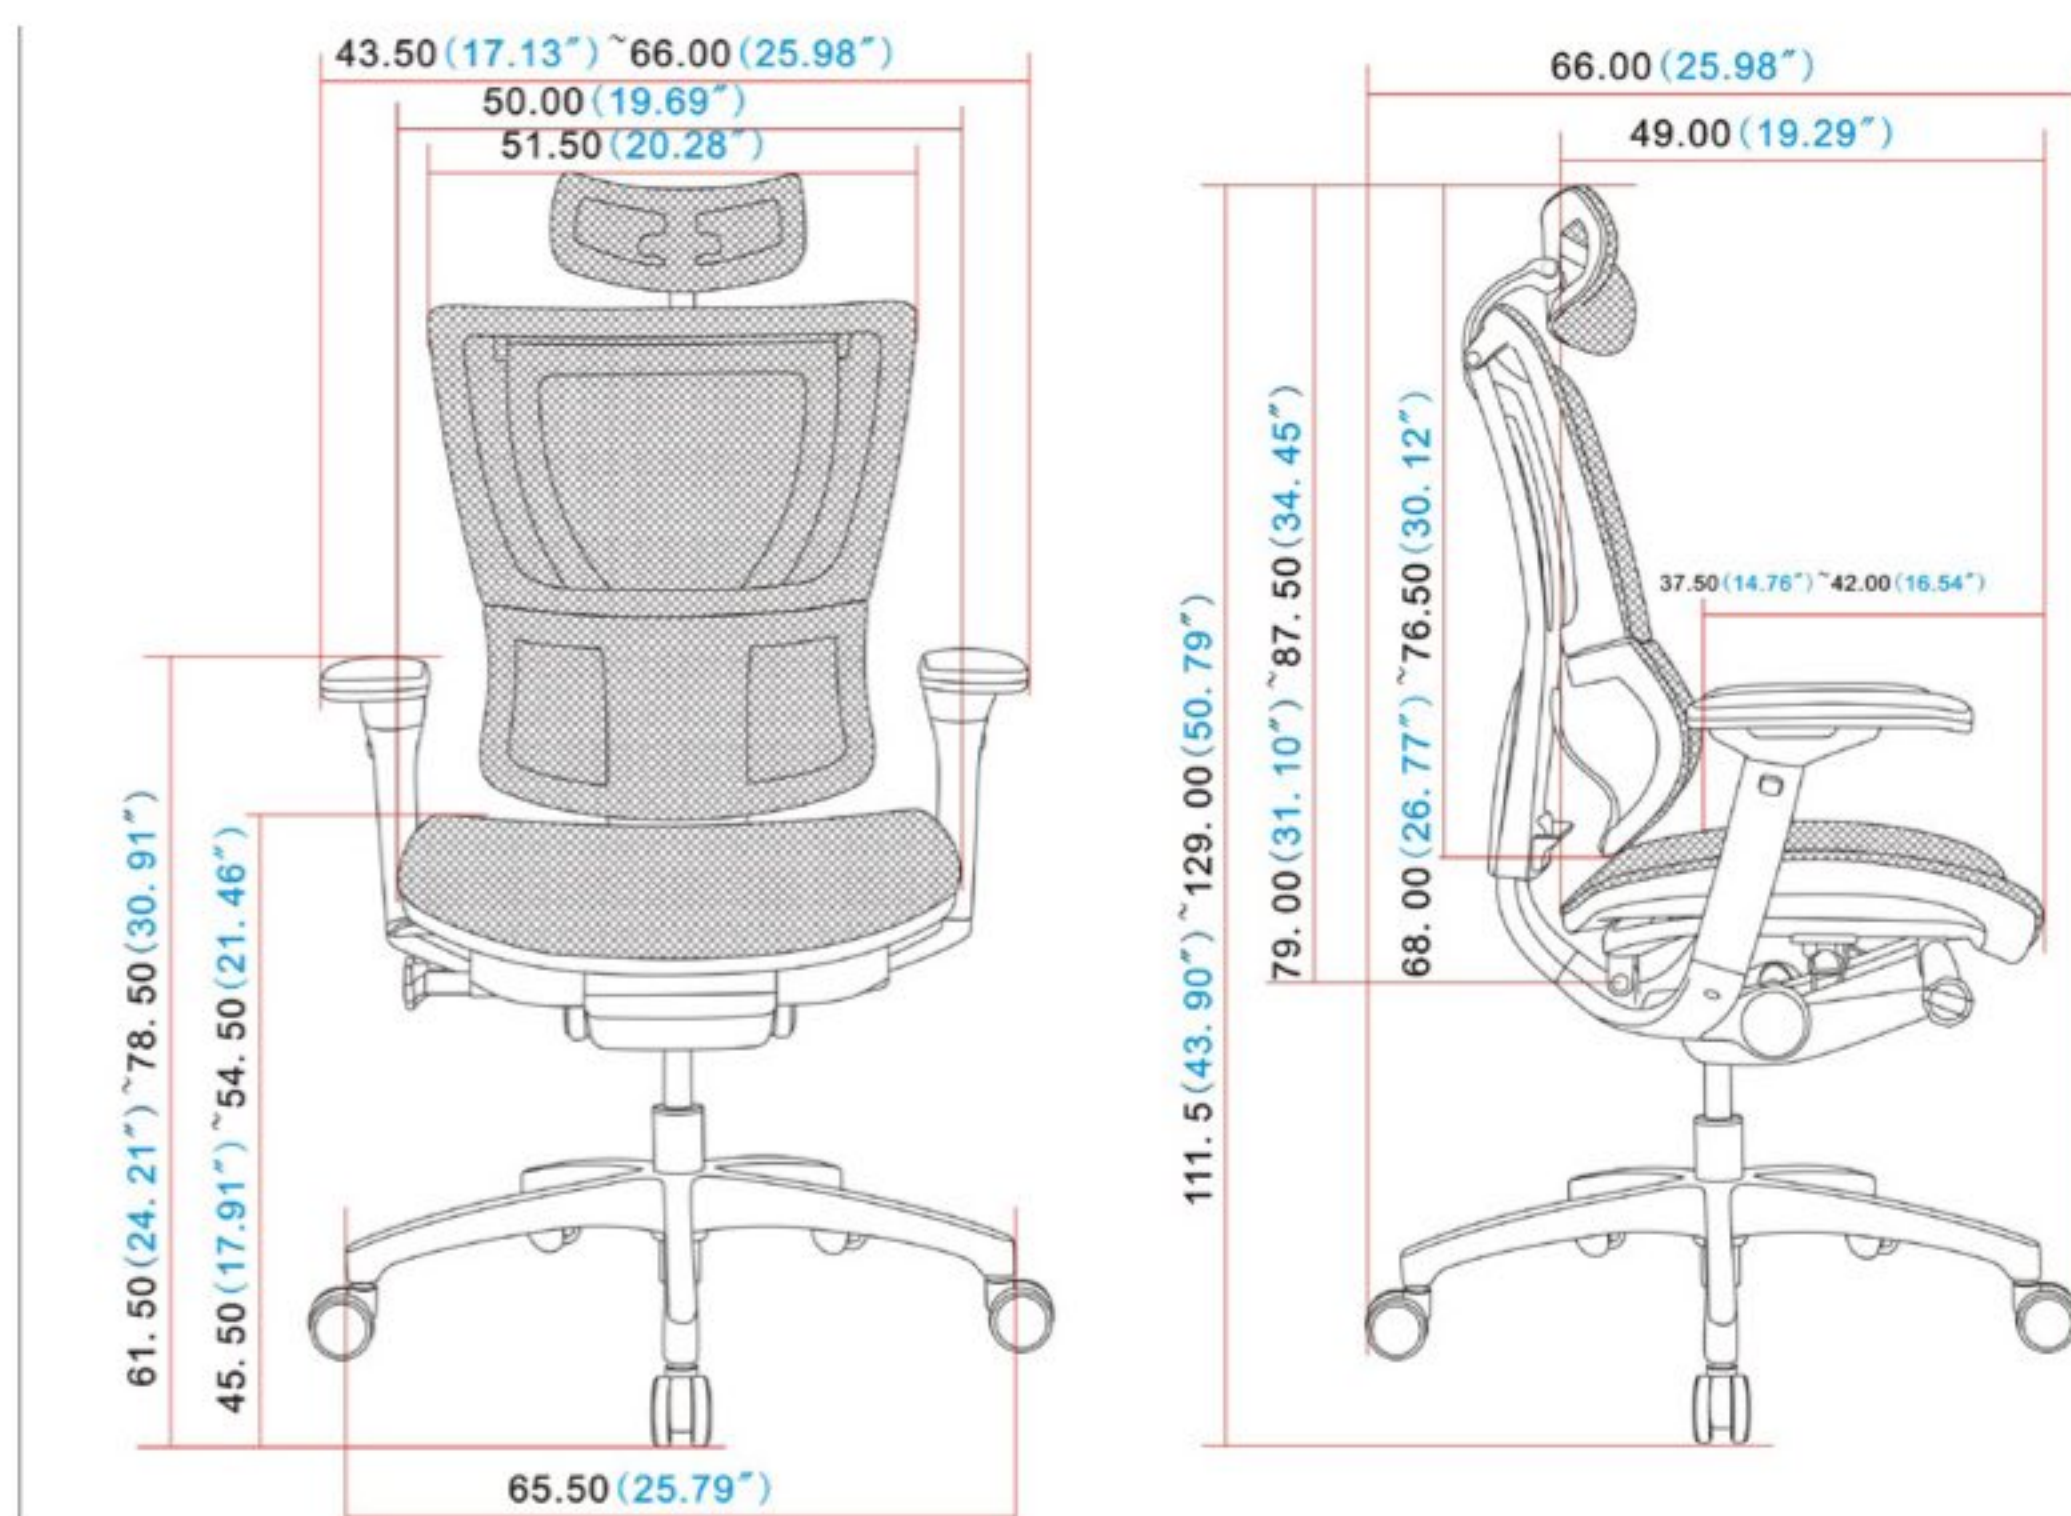

CONFIDENCE
at work

CENTURY
SEATING SYSTEM

SPEED

FEATURES:

- 4D Adjustable Armrest
- Single lever Control Mechanism with Seat slider
- Height Adjustable Backrest with 3D lumbar Support, encouraging user to maintain a healthy posture
- Polished Alum Base
- 130kg weight rating

Optional:

- Headrest

Headrest Height & Angle adjustment

Neckrest Height Adjustment
Neckrest Interactive Multidimensional Automatic Adjustment

3D Dynamic Lumbar Support

Backrest Height Adjustment

SPEED
Mesh chair